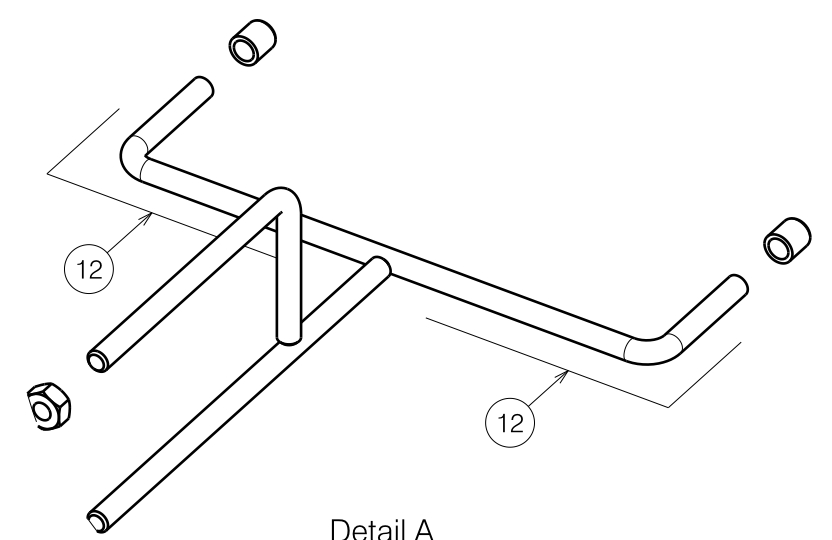

Material			
No.	Plan	Article	Quantity
1	M8 DIN125B	1001556	4
2	M8x20	1001580	1
3	20x20	1001612	1
4	Ø7.8	1001622	6
5	M8 DIN934	1001671	2
6	M8x14	1902024	2
7	Ø22 black	1990648	1
8	Y021531	2013904	1
9	Y021532	2014304	1
10	Y021533	2014004	1
11	Y021537	2014204	1
12	Ø12	T001105	0.115m (x6)

E000996 / A

ROLLATOR HOLDER QUADRI LIGHT/SCOOTERS				Plan No.
				E000996 / A
Scale: 1:5	Drafted	Verified	Confirmed	
Date	21/09/2015	21/09/2015	21/09/2015	
Initials	TT	PA	PJ	